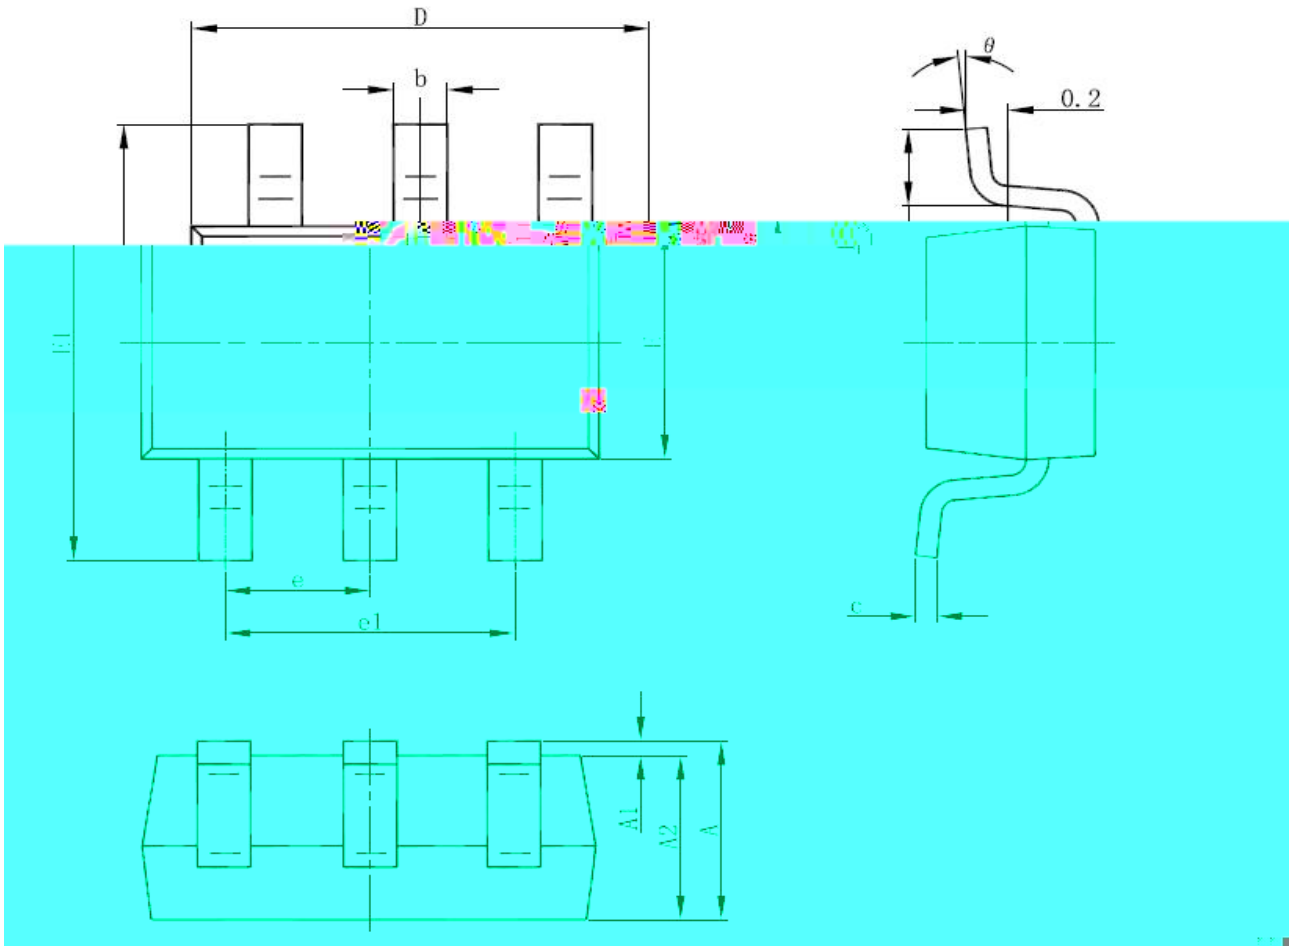

()

no load, 500ns, 200ns, 200ns, 200ns

() () () ()

SOT-23-6L PACKAGE OUTLINE DIMENSIONS

Symbol	Dimensions In Millimeters		Dimensions In Inches	
	Min	Max	Min	Max

	. ()		. ()	